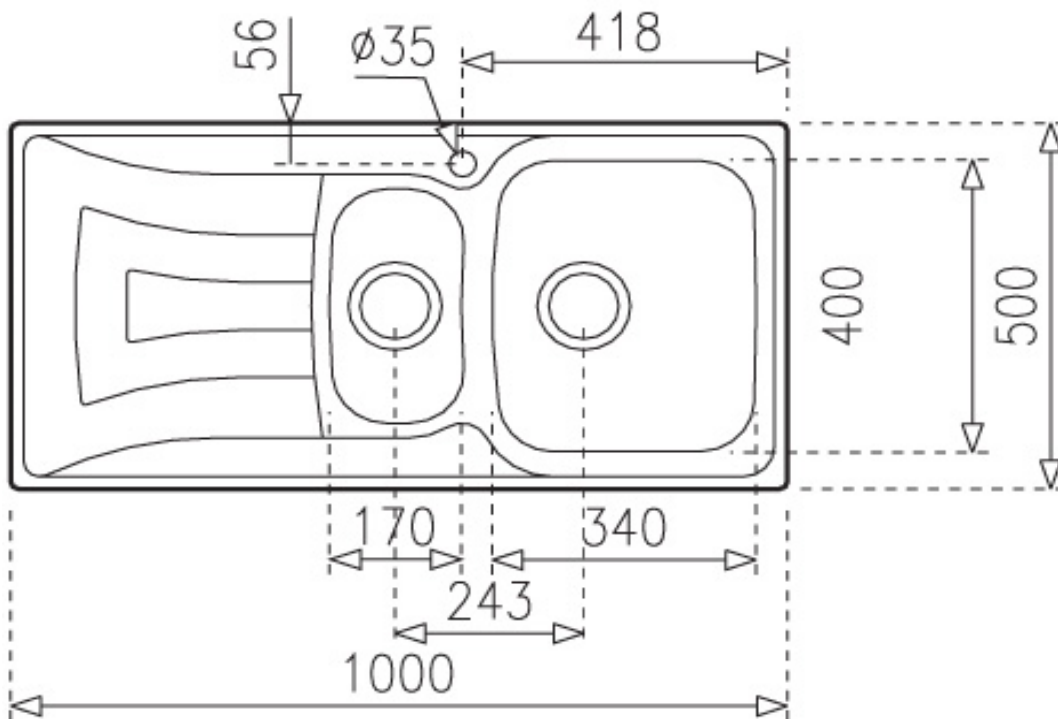

SPECIFICATION SHEET - kitchen sinks

BRAND:		Product Photo:
ORIGIN:	Spain	
SERIES:	Universo	
PRODUCT DESCRIPTION:	Stainless Steel Inset kitchen sink 1.5B.LD with: One and a half bowl sizes: 340 x 400 x 160 & 170 X 320 X 95 mm 1 tap hole, left drain	
MODEL No.	1112.0039	
FINISH/COLOUR:	Polished	
OPTIONAL MATCHING PARTS:	A1 Waste basket strainer 3½" PA Single sink bottle trap 1½"	

Technical Informations:

REMINDER:	Do not use cleaners containing abrasive cleansers, ammonia, bleach, acids, waxes, alcohol, solvents or other products not recommended for chrome.
	All information is for reference only, installation shall always be based on the actual product delivered.